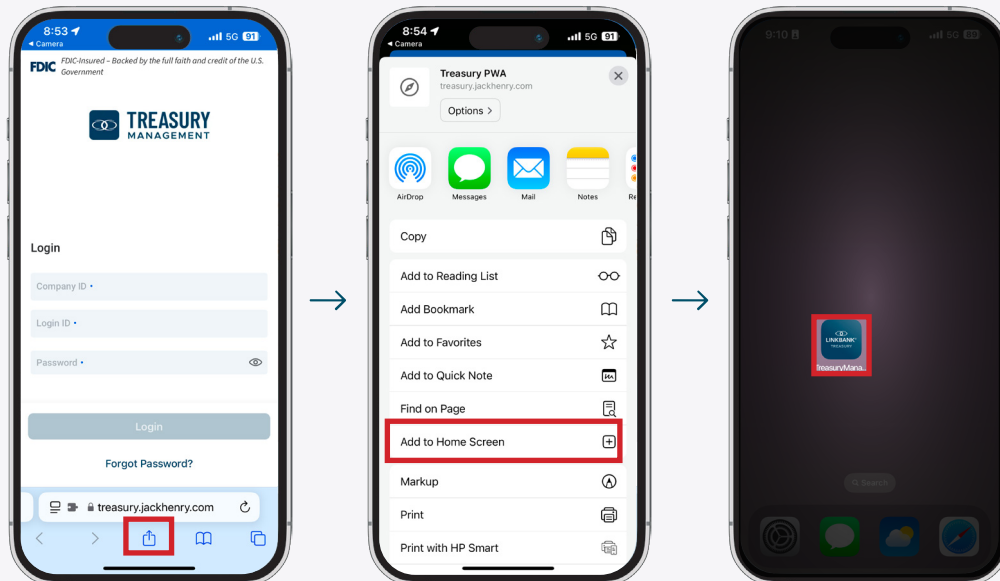

OPTIONS FOR INSTALLING TM PROGRESSIVE WEB APP TO DEVICE'S HOMEPAGE:

1. **?** Access the TM Progressive Web App by installing or adding the app to the device's homepage. Note that the app is not downloaded from an app store like the old app. Depending on your individual device settings, you can be prompted automatically to install the TM Progressive Web App, or it can be installed manually through the following actions:

INSTALLING THE APP ON AN IOS DEVICE

1. **Uninstall the existing mobile app from your device.**
2. Access the TM Progressive Web App via the QR code or the link below:
  <https://tm.linkbank.com/pwa/linkbank/login>
3. The TM Progressive Web App can be installed manually on an iOS device by selecting the "Share" icon at the bottom of the page, and then selecting "Add to Home Screen".

QR CODE TO ACCESS TM PROGRESSIVE WEB APP:

HAVE QUESTIONS? WE'RE HERE TO HELP!

Call: (717) 678-7927

Email: TREASURYMANAGEMENT@LINKBANK.COM