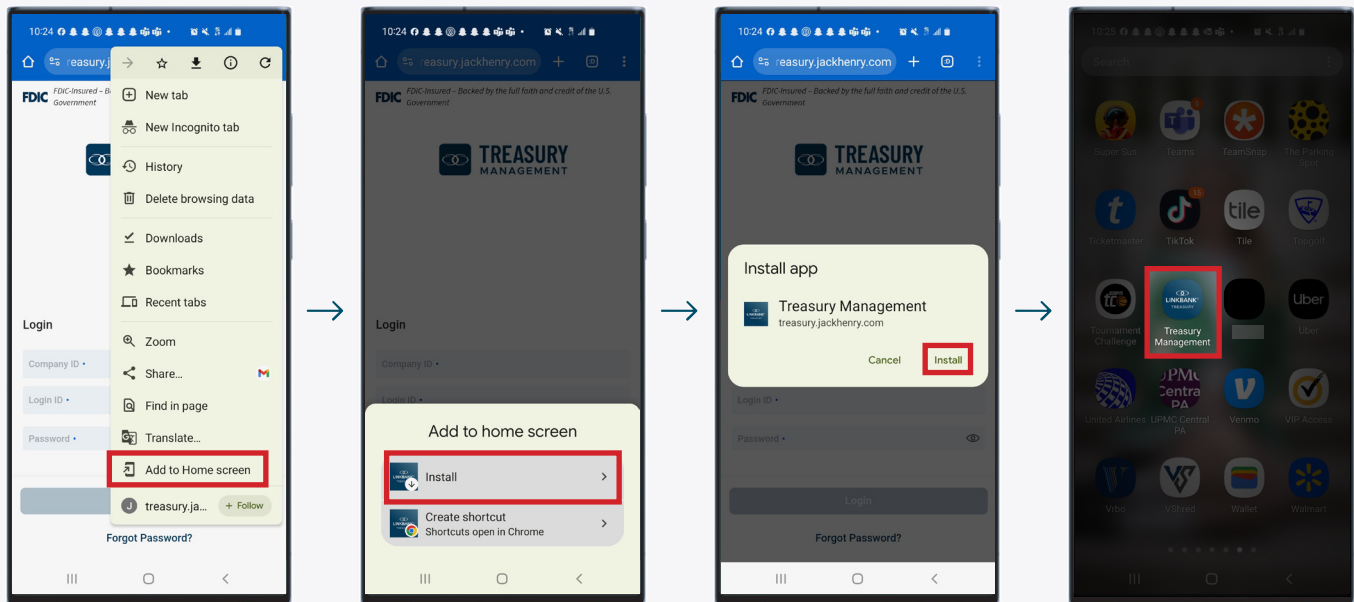

OPTIONS FOR INSTALLING TM PROGRESSIVE WEB APP TO DEVICE'S HOMEPAGE:

? Access the TM Progressive Web App by installing or adding the app to the device's homepage. Note that the app is not downloaded from an app store like the old app. Depending on your individual device settings, you can be prompted automatically to install the TM Progressive Web App, or it can be installed manually through the following actions:

INSTALLING THE APP ON AN ANDROID DEVICE

1. **Uninstall the existing mobile app from your device.**
2. Access the TM Progressive Web App via the QR code or the link below:
  <https://tm.linkbank.com/pwa/linkbank/login>.
3. The TM Progressive Web App can be installed manually on an Android device by selecting "Settings" (the three dot icon) on Chrome, selecting "Add to Home Screen", selecting "Install App", then selecting "Install" when prompted by the Install App Modal.

QR CODE TO ACCESS TM PROGRESSIVE WEB APP:

CONTINUED ON NEXT PAGE

HAVE QUESTIONS? WE'RE HERE TO HELP!

Call: (717) 678-7927

Email: TREASURYMANAGEMENT@LINKBANK.COM